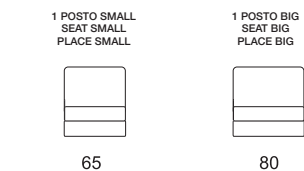

centrale / element / chaiseusee